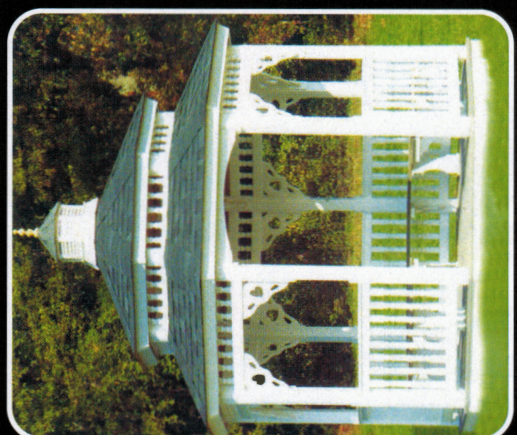

2" x 4" and 4" x 4" and 4" x 6" Construction.
 Optional monkey bars. A great starter set.

Fort Tory

5'x 6' Fort area, shown here with optional monkey bars and tube slide.

Double tower Fort Worth

4" x 4" Construction.

e-mail: TheSwingSenter@aol.com
www.TheSwingSenter.com

The Swing Senter Factory Outlet

749 Boston Road
P.O. Box 158
Billerica, MA 01866

Visit us on the web at: www.TheSwingSenter.com

Victorian Playhouse
All sizes and colors

Gazebo
All sizes available, wood and vinyl.
Optional double roof, screens, electric and benches

Castle
8' x 9' includes a 10' Heavy duty slide
Available in cedar. Optional Rock wall