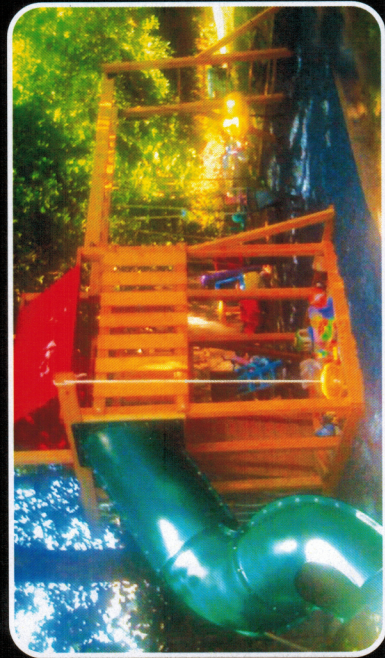

Fort Worth

2" x 4" Construction.
 4" x 4" Construction *shown on cover.*
 Optional gang plank and wood roof, rock wall.

Fort Dodge

4" x 4" Construction.
 Optional gang plank, monkey bars, and rock wall.

Fort Recovery

2" x 4" and 4" x 4" and 4" x 6" Construction.
 Optional monkey bars. A great starter set.

Fort Tory

5'x 6' Fort area, shown here with optional monkey bars and tube slide.

Double tower Fort Worth

4" x 4" Construction.

Gazebo
All sizes available, wood and vinyl.
Optional double roof, screens, electric and benches

Castle
8' x 9' includes a 10' Heavy duty slide
Available in cedar. Optional Rock wall