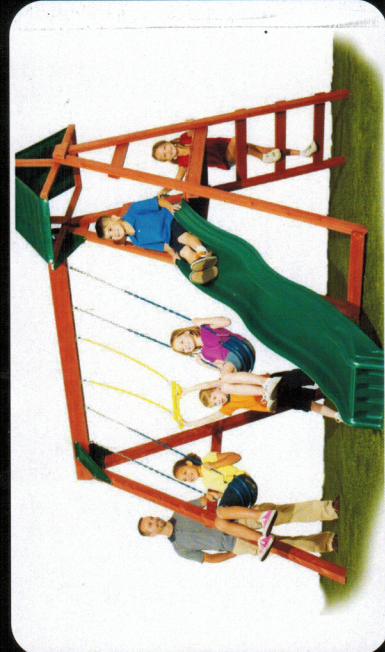

Fort Worth

2" x 4" Construction.
 4" x 4" Construction *shown on cover.*
 Optional gang plank and wood roof, rock wall.

Fort Dodge

4" x 4" Construction.
 Optional gang plank, monkey bars, and rock wall.

Fort Recovery

2" x 4" and 4" x 4" and 4" x 6" Construction.
 Optional monkey bars. A great starter set.

Fort Tory

5'x 6' Fort area, shown here with optional monkey bars and tube slide.

Double tower Fort Worth

4" x 4" Construction.

Gazebo
All sizes available, wood and vinyl.
Optional double roof, screens, electric and benches

Castle
8' x 9' includes a 10' Heavy duty slide
Available in cedar. Optional Rock wall